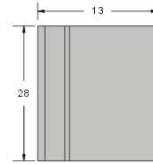

## Flat Cable Clips - Adhesive Mount

Serrated grip to prevent slipping • Will retain 2-3 flat cables neatly • Use one each side for wide cables

Part Number	W mm	L mm	H mm
20-PSFC215	13.0	15.0	6.0
20-PSFC228	13.0	28.0	6.0

Material: Grey PVC

Part Number	W mm	L mm	H mm
20-PFC215	24	15	9.0

Material: Grey PVC

Part Number	A mm	B mm	C mm	D mm	E mm	F mm
20-PFC240	39.5	6.2	53.3	19.2	14.9	2.6
20-PFC250	63.5	6.2	77.5	19.8	14.9	2.8

Designed for 40 & 50 way cables  
Clamp down ribbon cable by finger pressure.

Material: Nylon 6/6